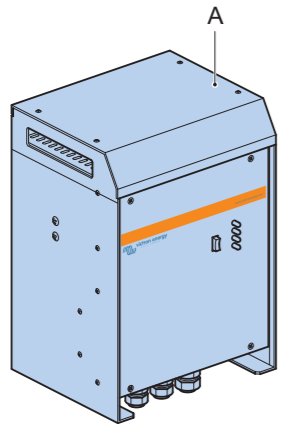

Quick Installation Guide

Phoenix Inverter 12V 24V 48V 3000VA 230Vac

www.victronenergy.com

Included

Not included

Battery

Battery Cable +

Battery Cable -

Remote control

UTP-Cable

AC-OUT